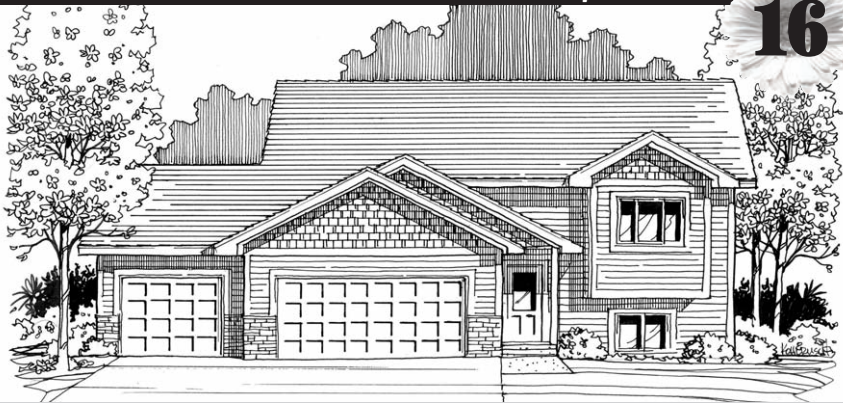

Creative Home Construction, Inc.

16

NEW RICHMOND

WILLOWIND DEVELOPMENT

1118 Sharptail Run

\$149,900 (Includes Lot) Others priced from \$139,900

Home will be furnished and decorated

Quality Craftsmanship abounds! This home boasts vaulted kitchen and dining room with solid hardwood floors, gorgeous cherry cabinetry and stained millwork. Included in the price is a stainless appliance package and a center island for a more functional kitchen. This home has 2 bedrooms and 1 bath with large closets and full linen storage closet in the hall. The basement is unfinished at this price, but could be finished as an option to include another 2 bedrooms and full bath. 3 car garage is included. You won't find more home for the price anywhere in Western Wisconsin.

 I-94 to Hwy. 65
North through
Roberts to New
Richmond, west
on 6th St, south on
Dakota Ave, west on
8th St, south on
Quail Run, west on
West Edge Place,
south on Sharptail
Run to model.

Open from
Noon – 6pm.